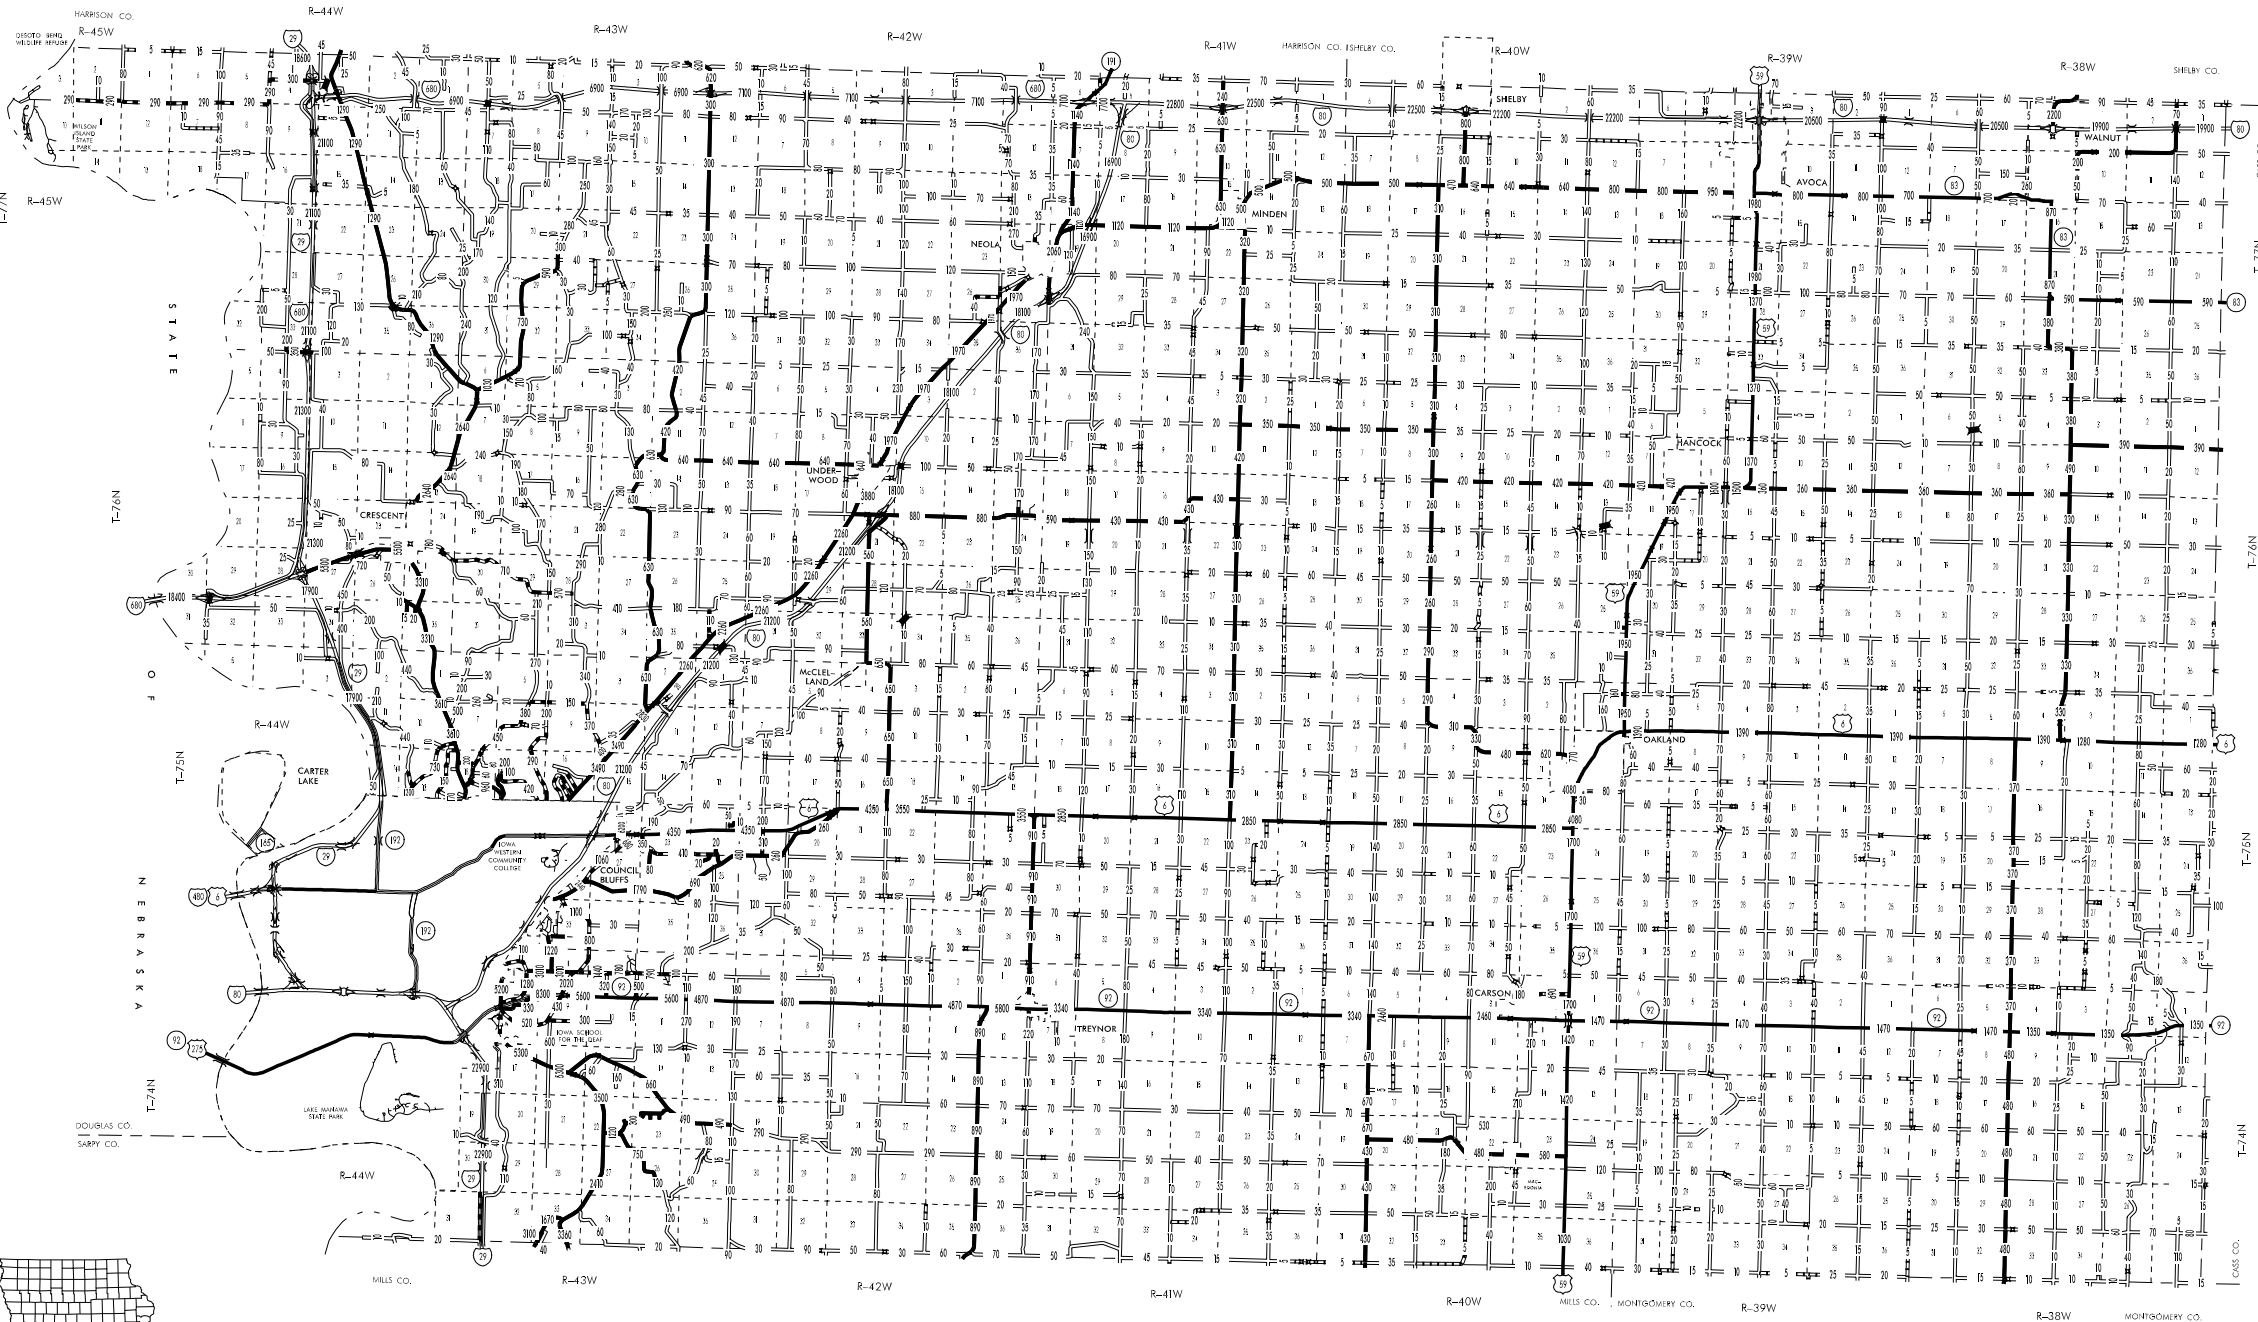

TRAFFIC FLOW MAP OF POTTAWATTAMIE COUNTY IOWA

2004 ANNUAL AVERAGE DAILY TRAFFIC

Prepared By

Phone (515) 281-1392
In Cooperation With

United States
Department of Transportation

JANUARY 1, 2004

LEGEND

2004

78