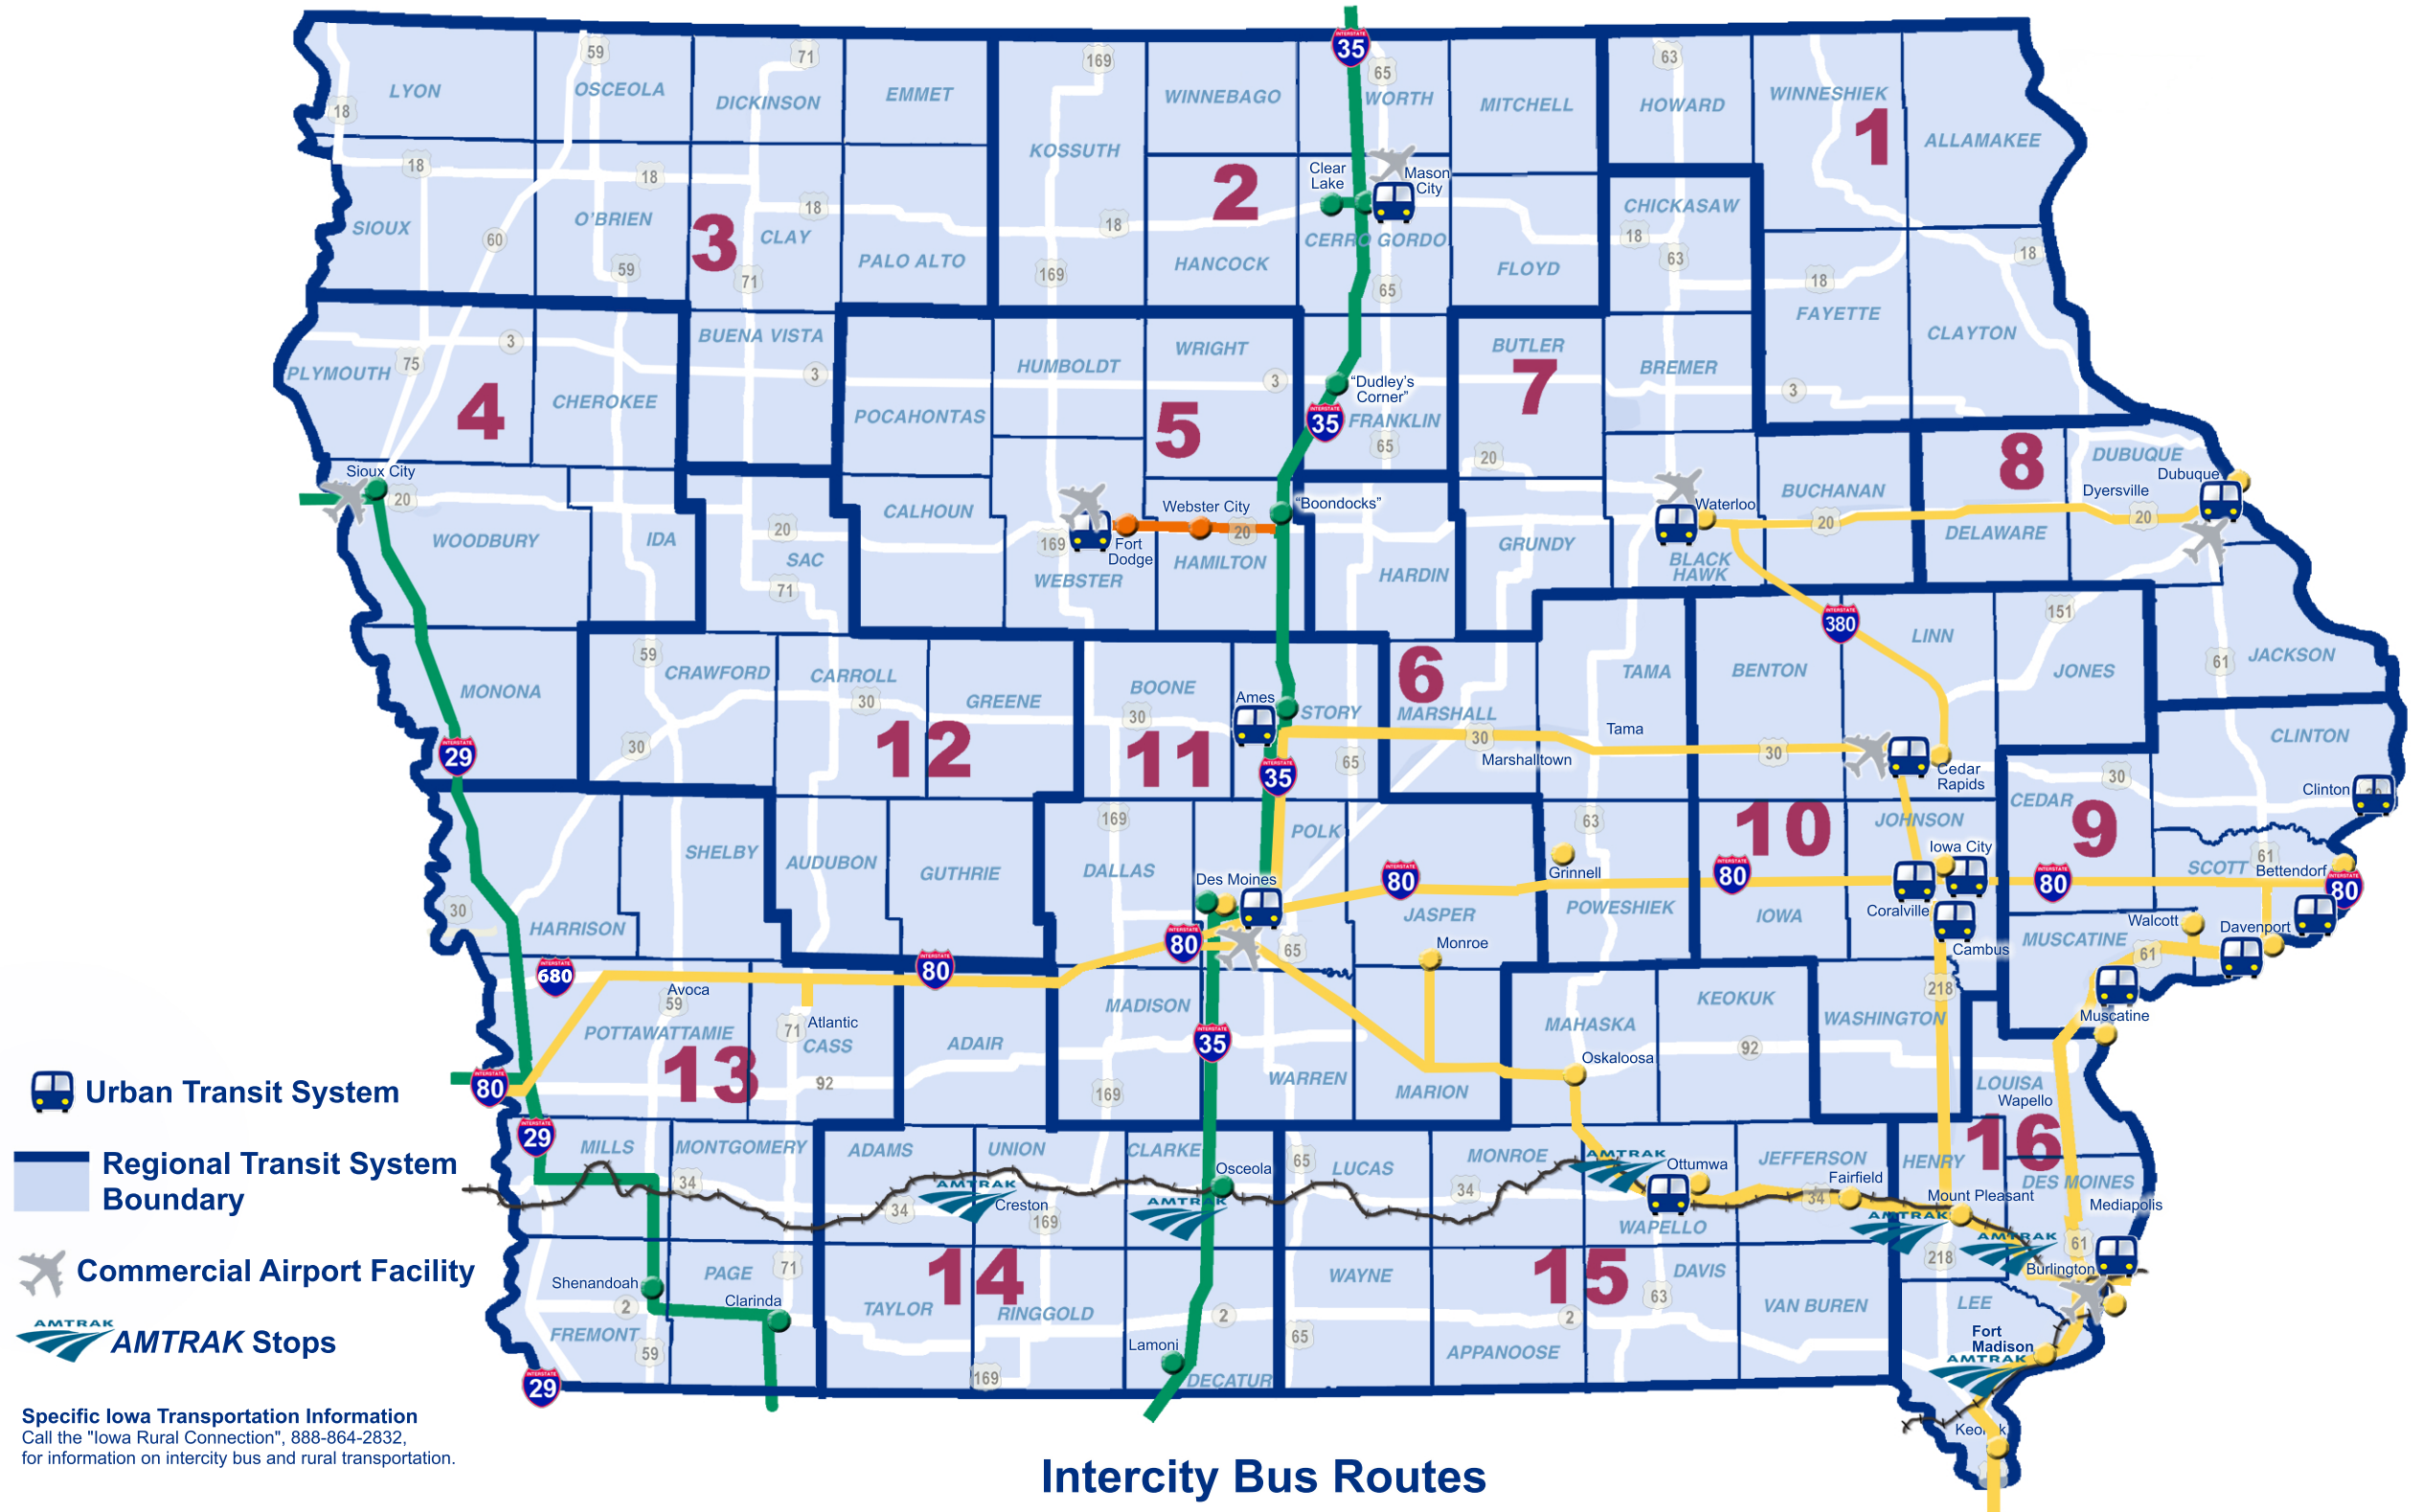

Iowa Passenger Transportation Services

Specific Iowa Transportation Information
 Call the "Iowa Rural Connection", 888-864-2832,
 for information on intercity bus and rural transportation.

Burlington Trailways
 906 Broadway
 PO Box 531
 West Burlington, IA 52655-0531
 Phone: 319-753-2864 or
 800-992-4618
burlingtontrailways.com

Dodger Area Rapid Transit (DART)
 530 First Ave. S.
 Fort Dodge, IA 50501-4602
 Phone: 515-573-8145
www.midascog.net/transit/dart

Jefferson Lines
 2100 E. 26th St.
 Minneapolis, MN 55404-4101
 Phone: 800-451-5333
jeffersonlines.com