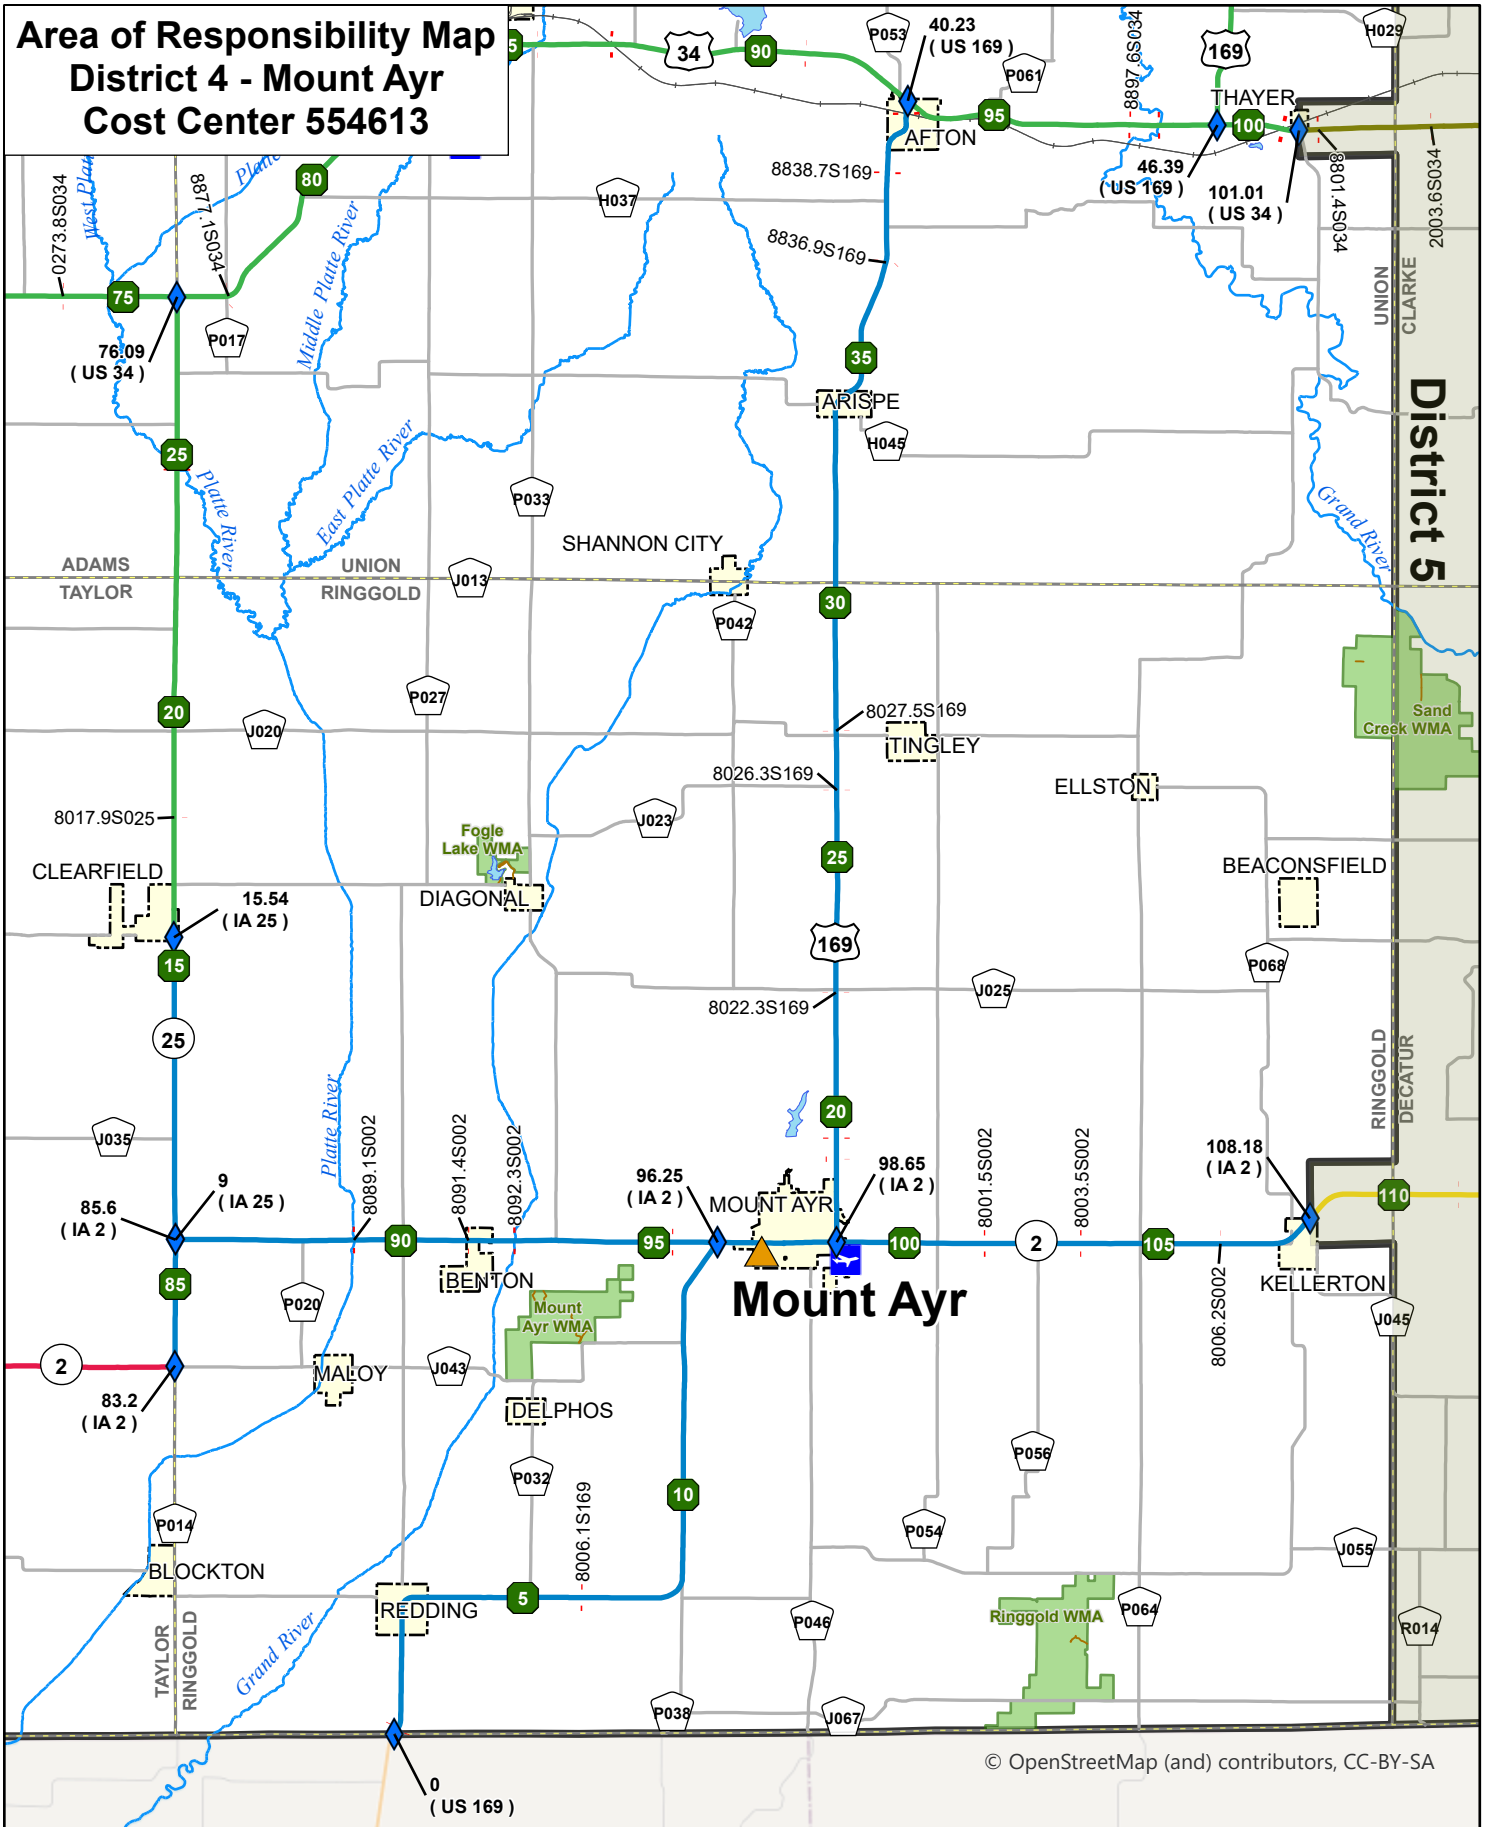

Area of Responsibility Map District 4 - Mount Ayr Cost Center 554613

© OpenStreetMap (and) contributors, CC-BY-SA

Reference Scale: 1:315,000
As of August 27, 2021

W:\Highway\Maintenance\GIS\Projects\AreaResponsibilityMaps\GarageMaps\D4\Mount_Ayr.aprx

-  Bridges
-  Cost Center Milepost Breaks
-  Maintenance Garages